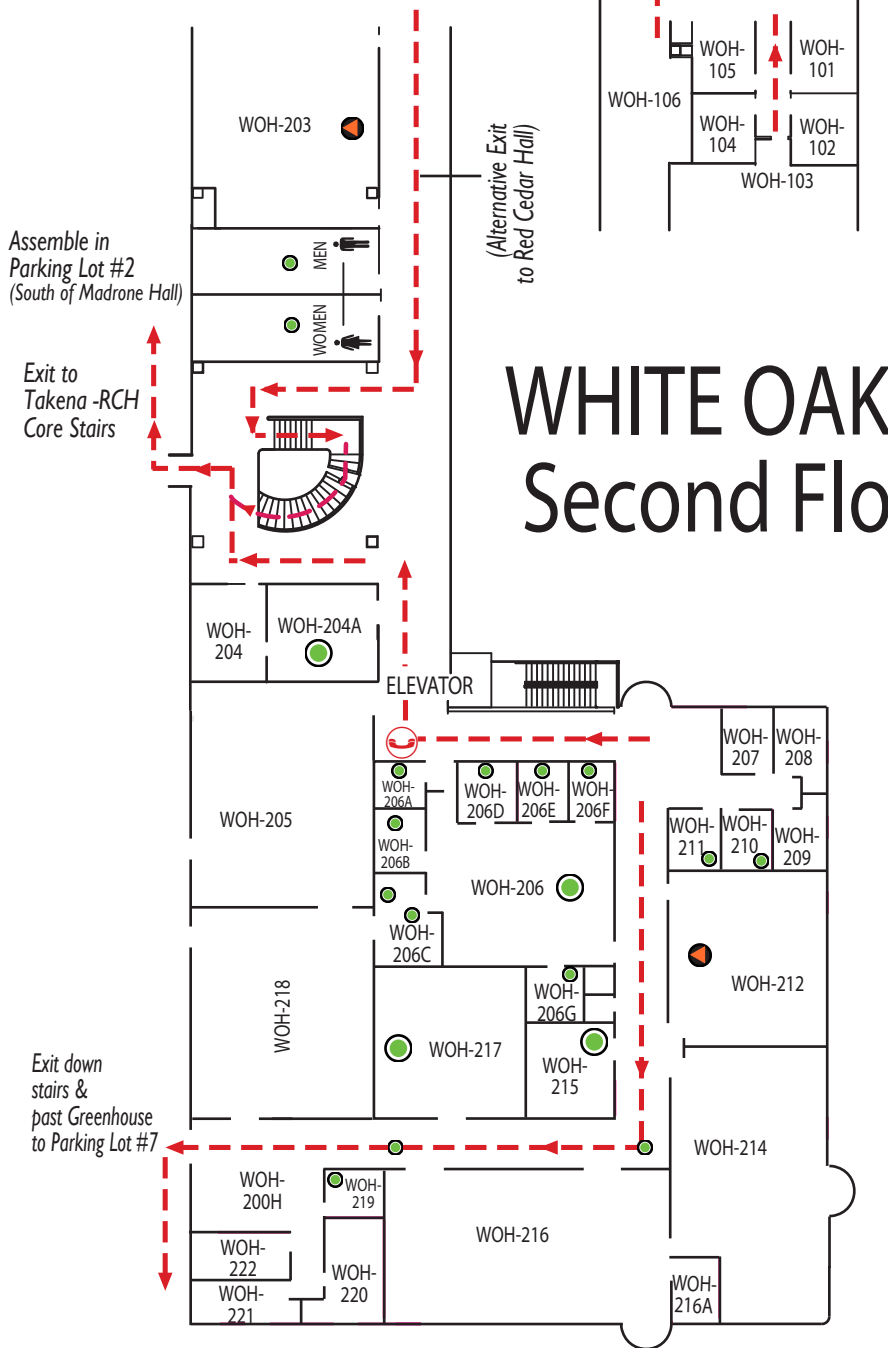

WHITE OAK HALL Second Floor

-  = **SECURITY PHONE**
Emergency/help - Connects to security officer on-duty
-  = **SHELTER IN PLACE LOCATIONS**
-  = **STORM SHELTER AREA**
-  = **COURTESY PHONE**
Allows access to local calls & campus extensions. All courtesy phones have instructions to call security

EVACUATION ROUTE