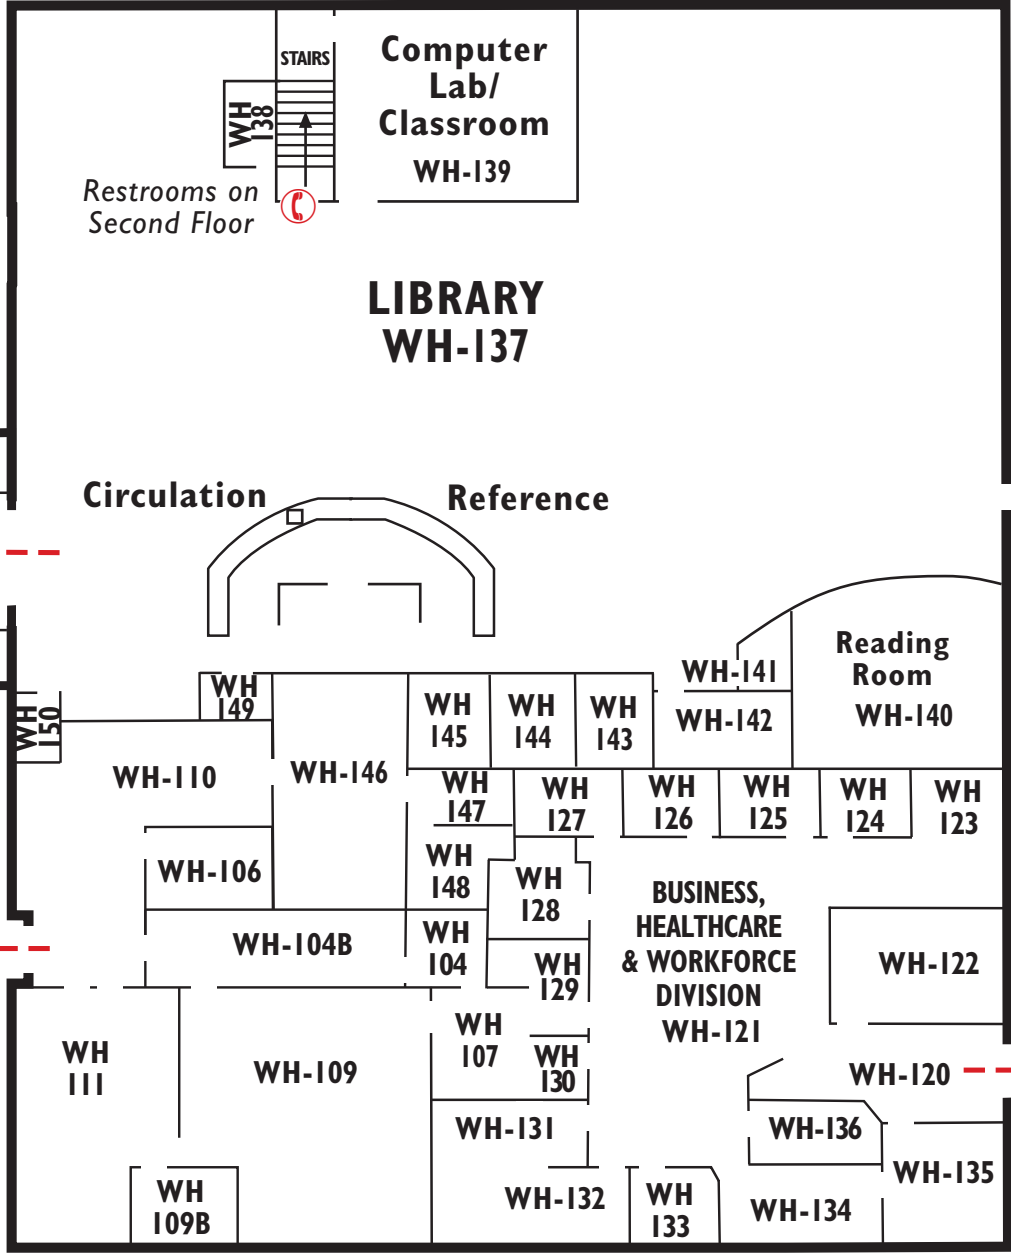

WILLAMETTE HALL First Floor

 = **SECURITY PHONE**
Emergency/help -
Connects to security
officer on-duty

 = **COURTESY PHONE**
Allows access to local
calls & campus extensions.
All courtesy phones have
instructions to call security

EVACUATION ROUTE

updated 9/09