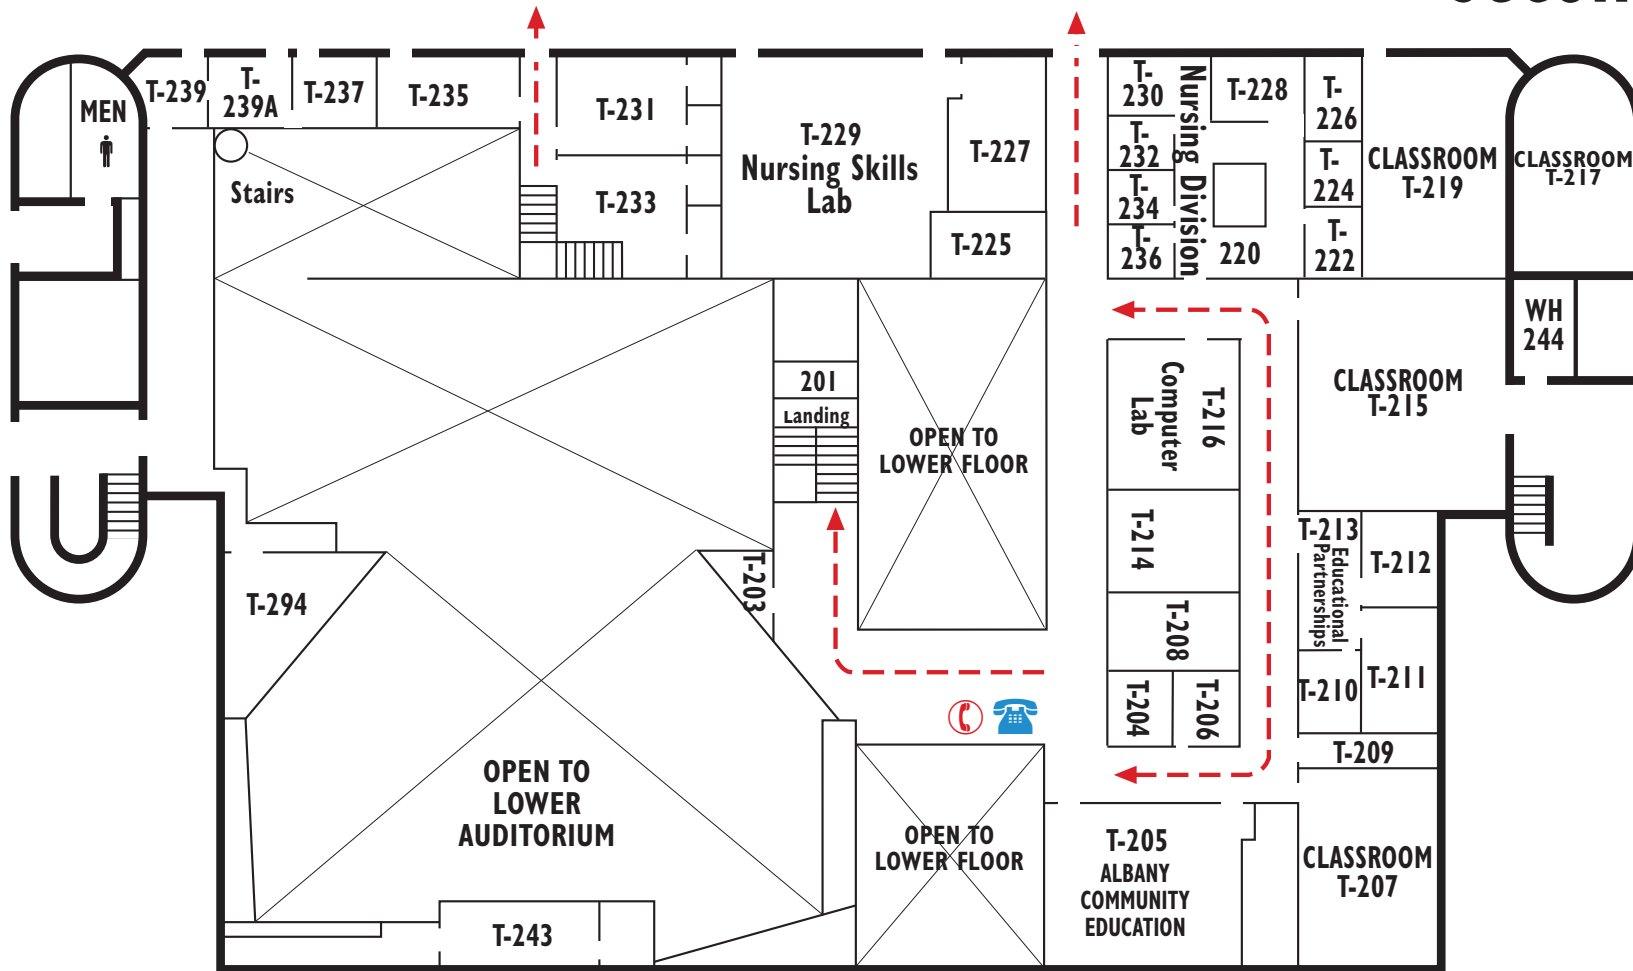

TAKENA HALL Second Floor

 = **SECURITY PHONE**
Emergency/help -
Connects to security
officer on-duty

 = **COURTESY PHONE**
Allows access to local
calls & campus extensions.
All courtesy phones have
instructions to call security

EVACUATION ROUTE

CC SOUTH FACING 9/09