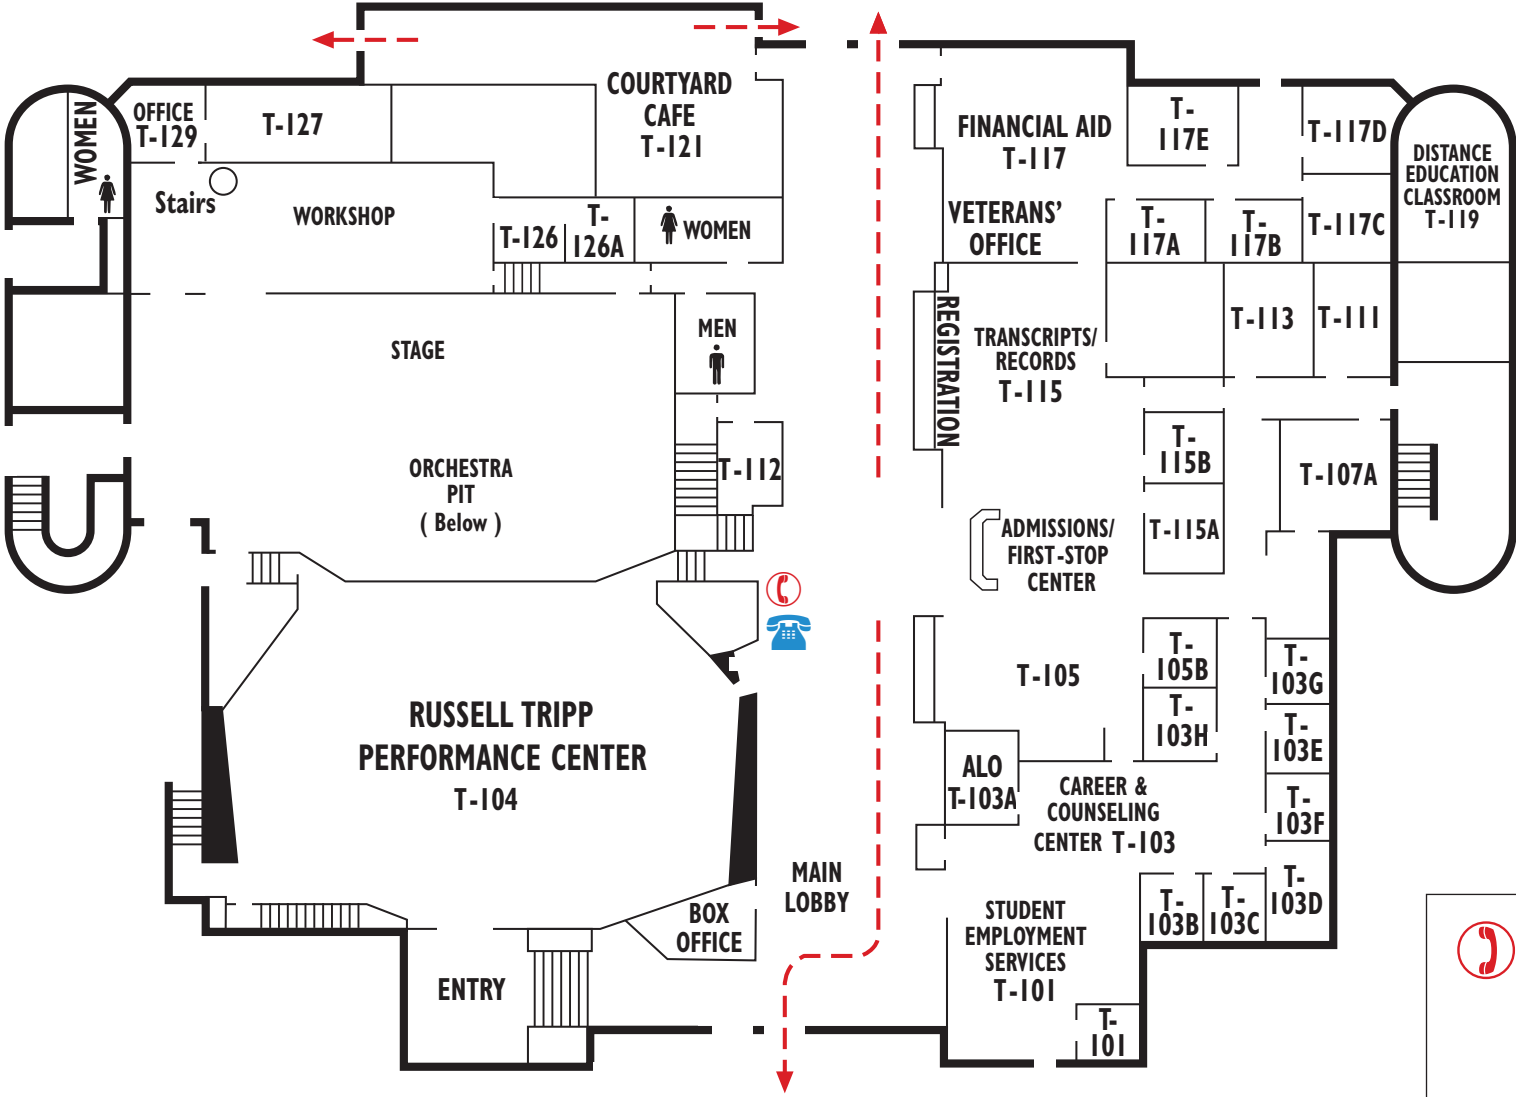

TAKENA HALL First Floor

EVACUATION ROUTE

CC SOUTH FACING 9/09

 = **SECURITY PHONE**
Emergency/help -
Connects to security
officer on-duty

 = **COURTESY PHONE**
Allows access to local
calls & campus extensions.
All courtesy phones have
instructions to call security