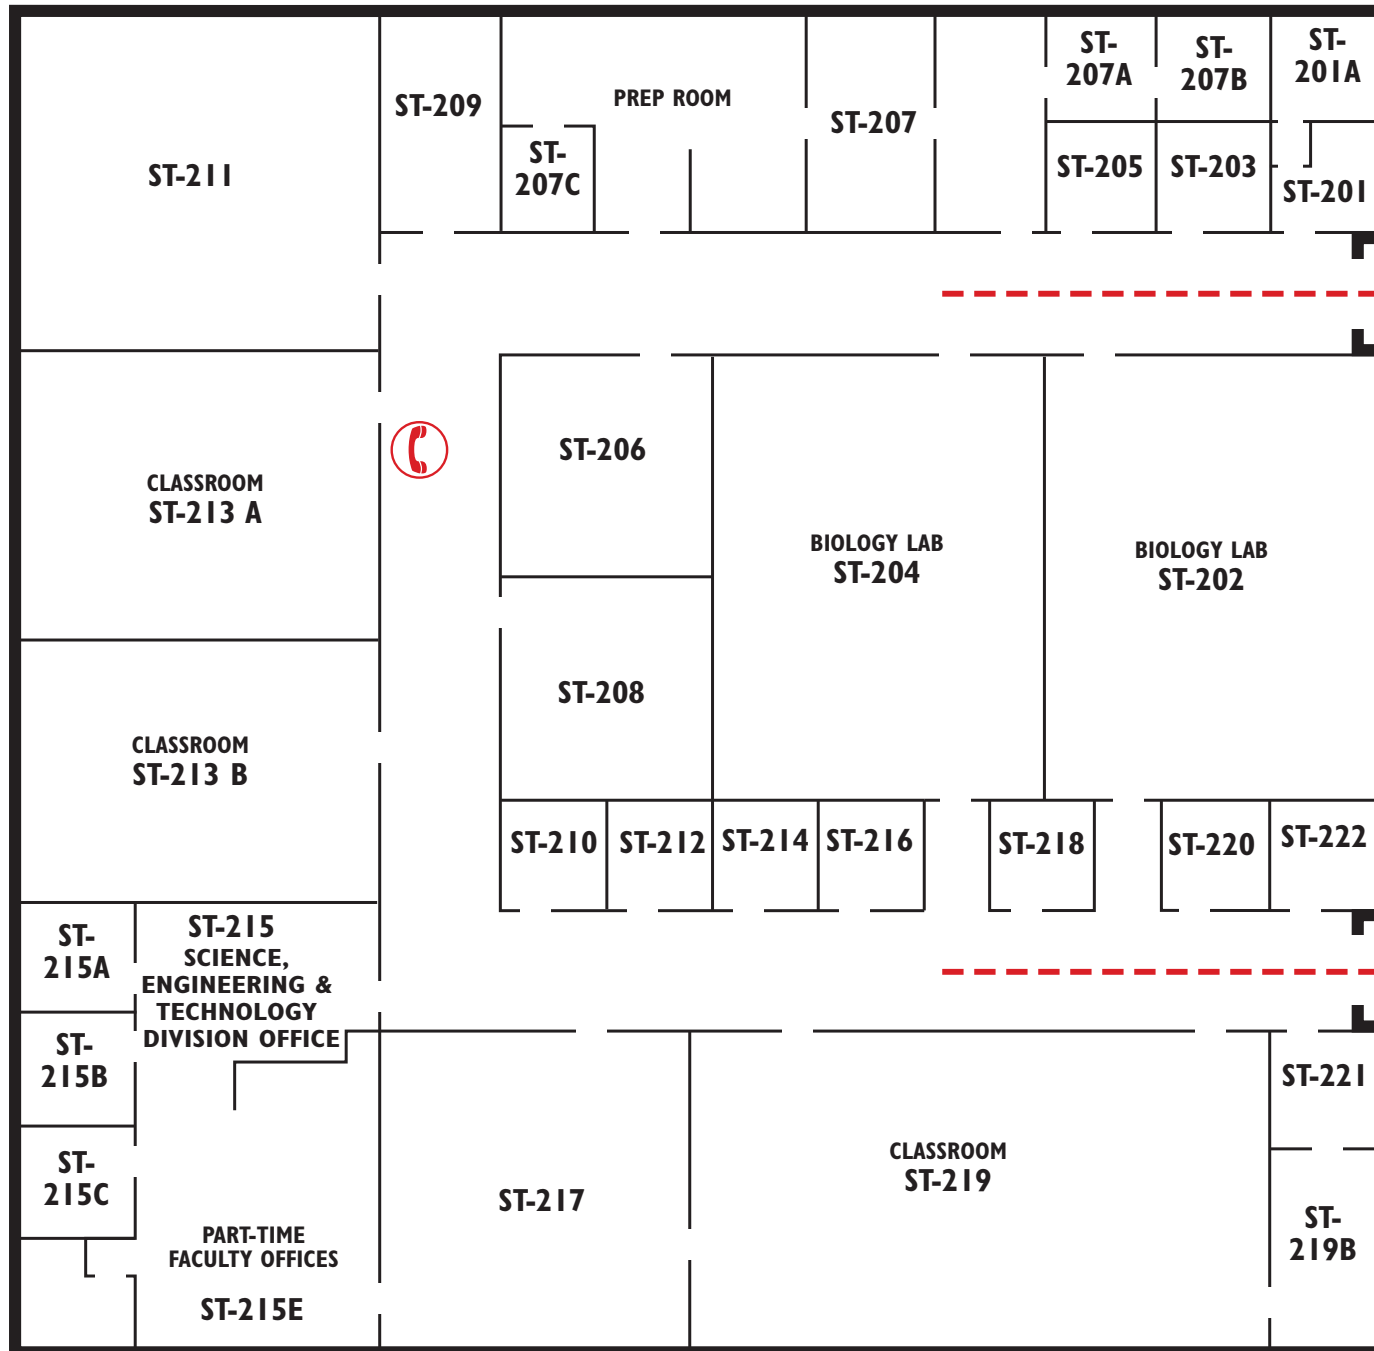

SCIENCE & TECHNOLOGY Second Floor

▲
STAIRS, ELEVATOR &
WOMEN'S RESTROOM ARE
LOCATED ON THIS FLOOR
IN THE CORE AREA
BETWEEN BUILDINGS

**EVACUATION
ROUTE**

 = SECURITY PHONE
Emergency/help -
Connects to security
officer on-duty

ST/south facing 9/09