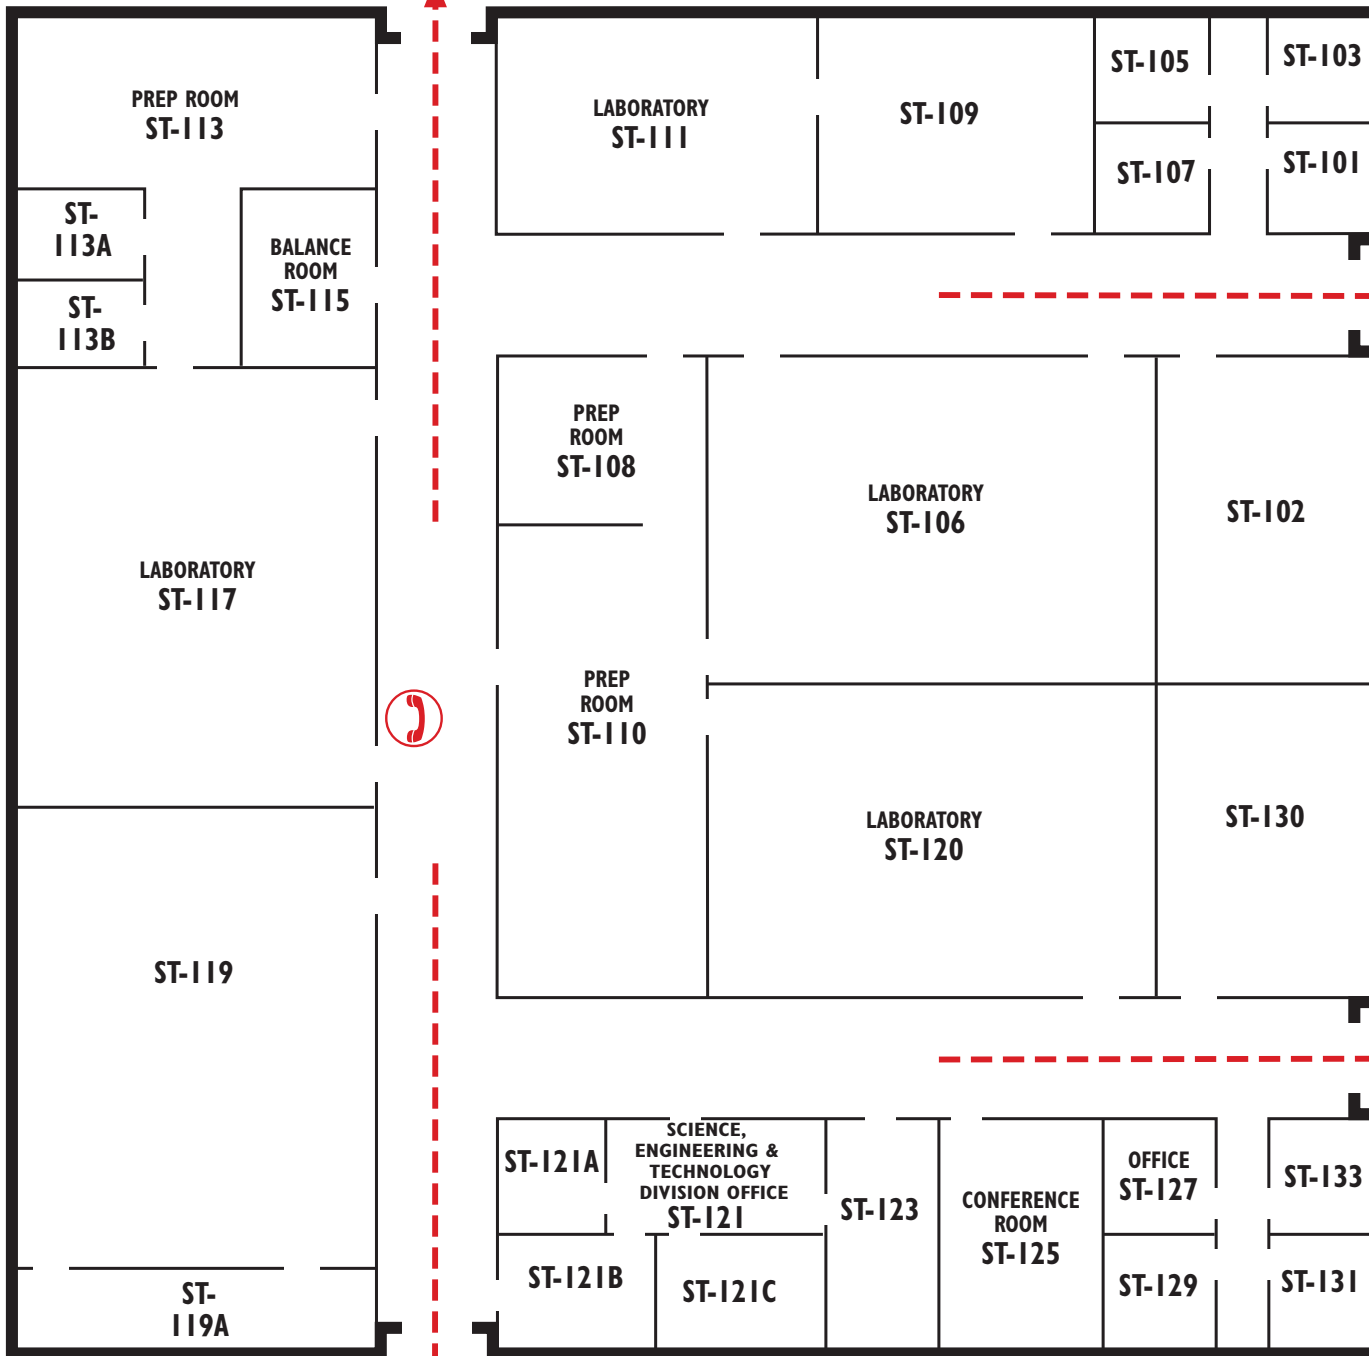

SCIENCE & TECHNOLOGY First Floor

▲
STAIRS, ELEVATOR &
MEN'S RESTROOM ARE
LOCATED ON THIS FLOOR
IN THE CORE AREA
BETWEEN BUILDINGS

 = SECURITY PHONE
Emergency/help -
Connects to security
officer on-duty

ST/south facing 9/09