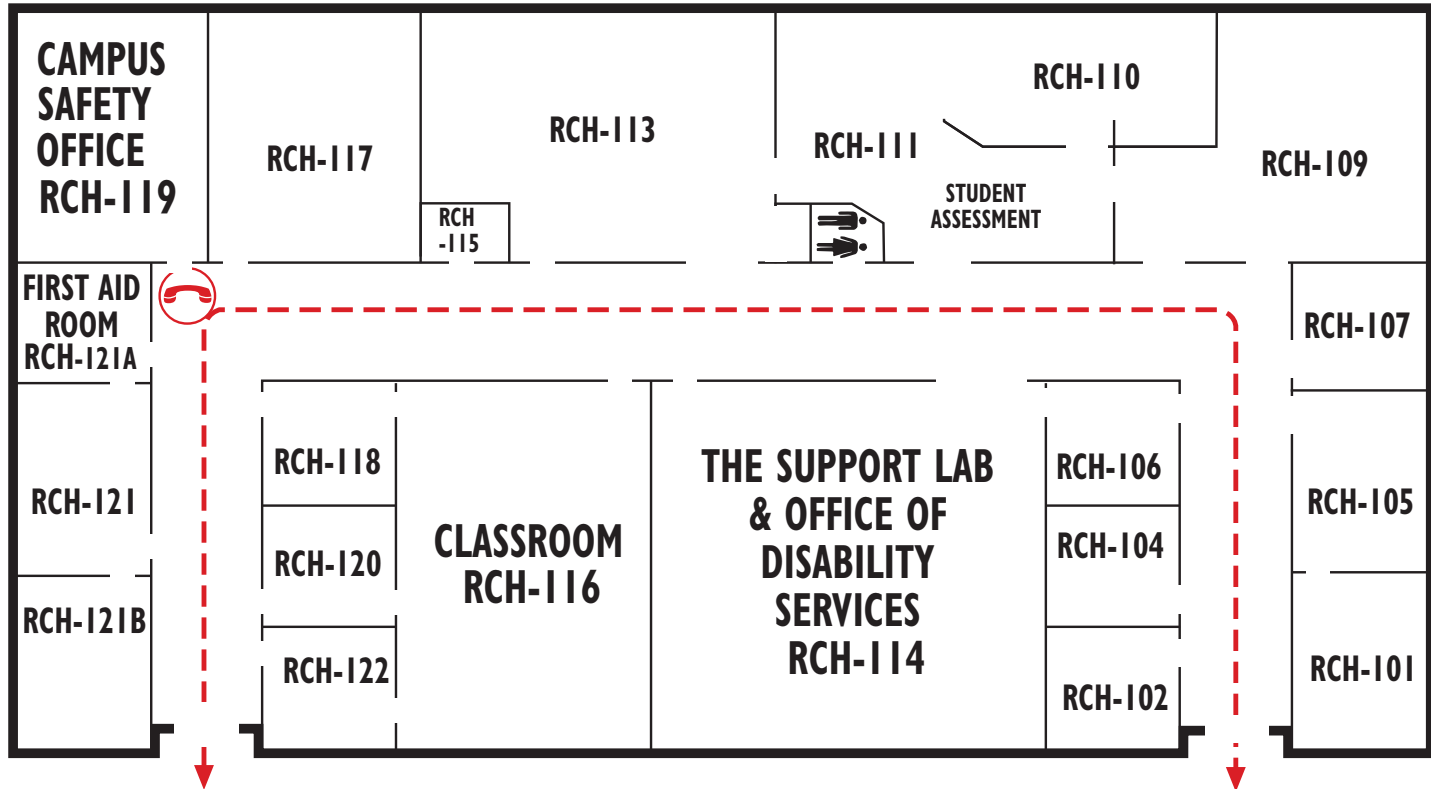

RED CEDAR HALL

First Floor

EVACUATION ROUTE

 = **SECURITY PHONE**
 Emergency/help -
 Connects to security
 officer on-duty

Updated 10/2010