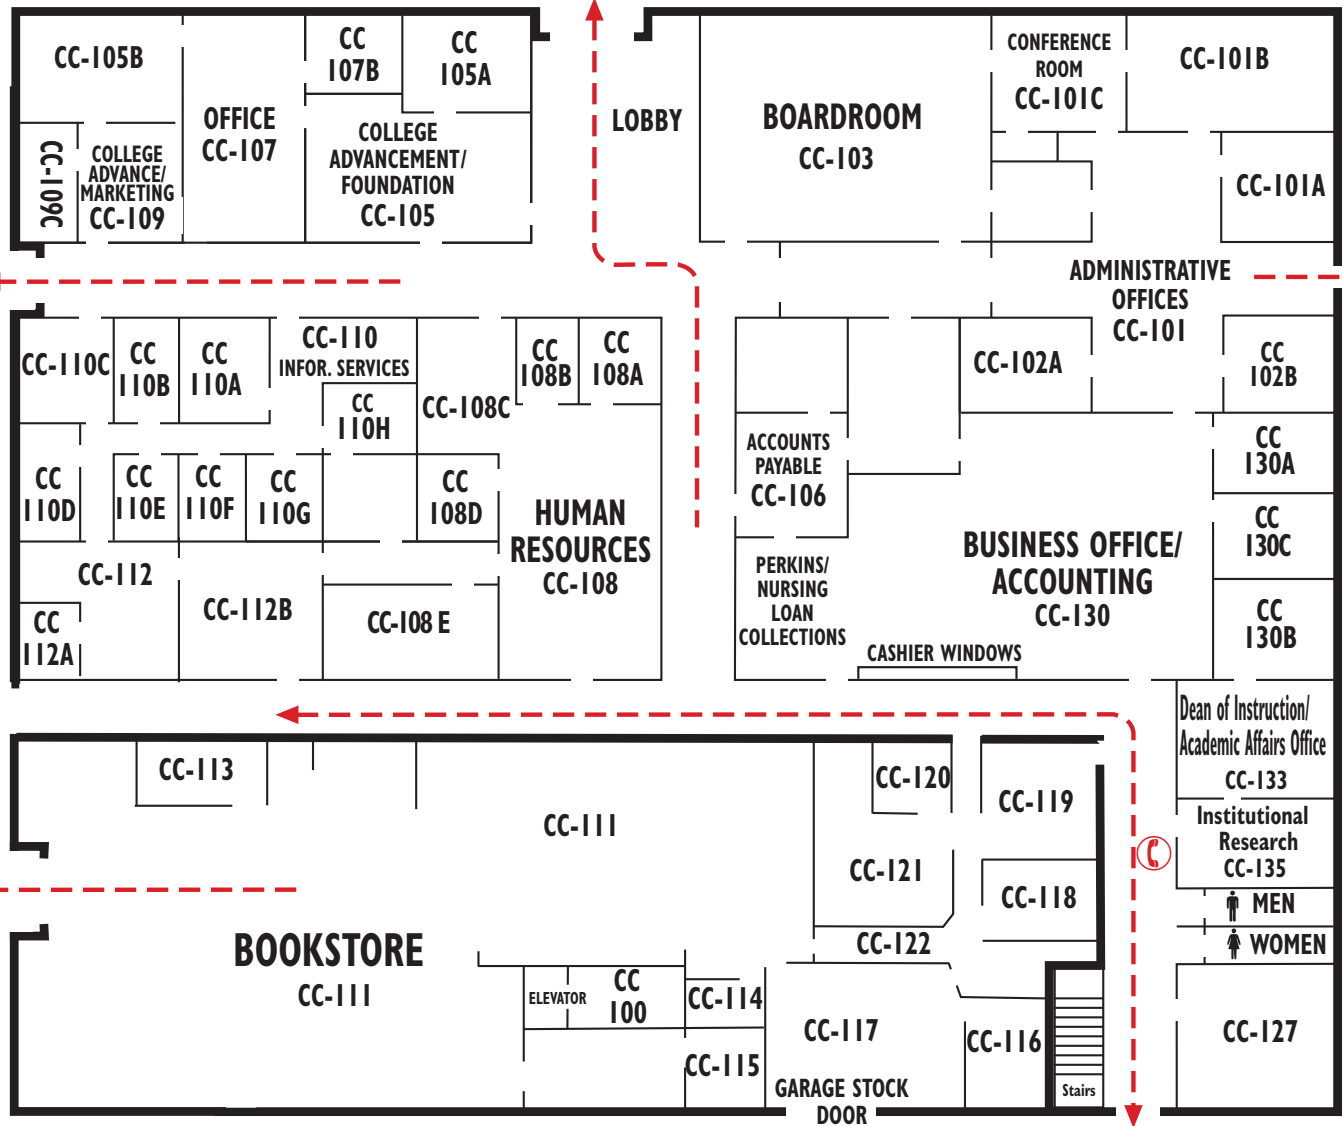

CALAPOOIA CENTER First Floor

 = **SECURITY PHONE**
Emergency/help - Connects to security officer on-duty

 = **COURTESY PHONE**
Allows access to local calls & campus extensions. All courtesy phones have instructions to call security