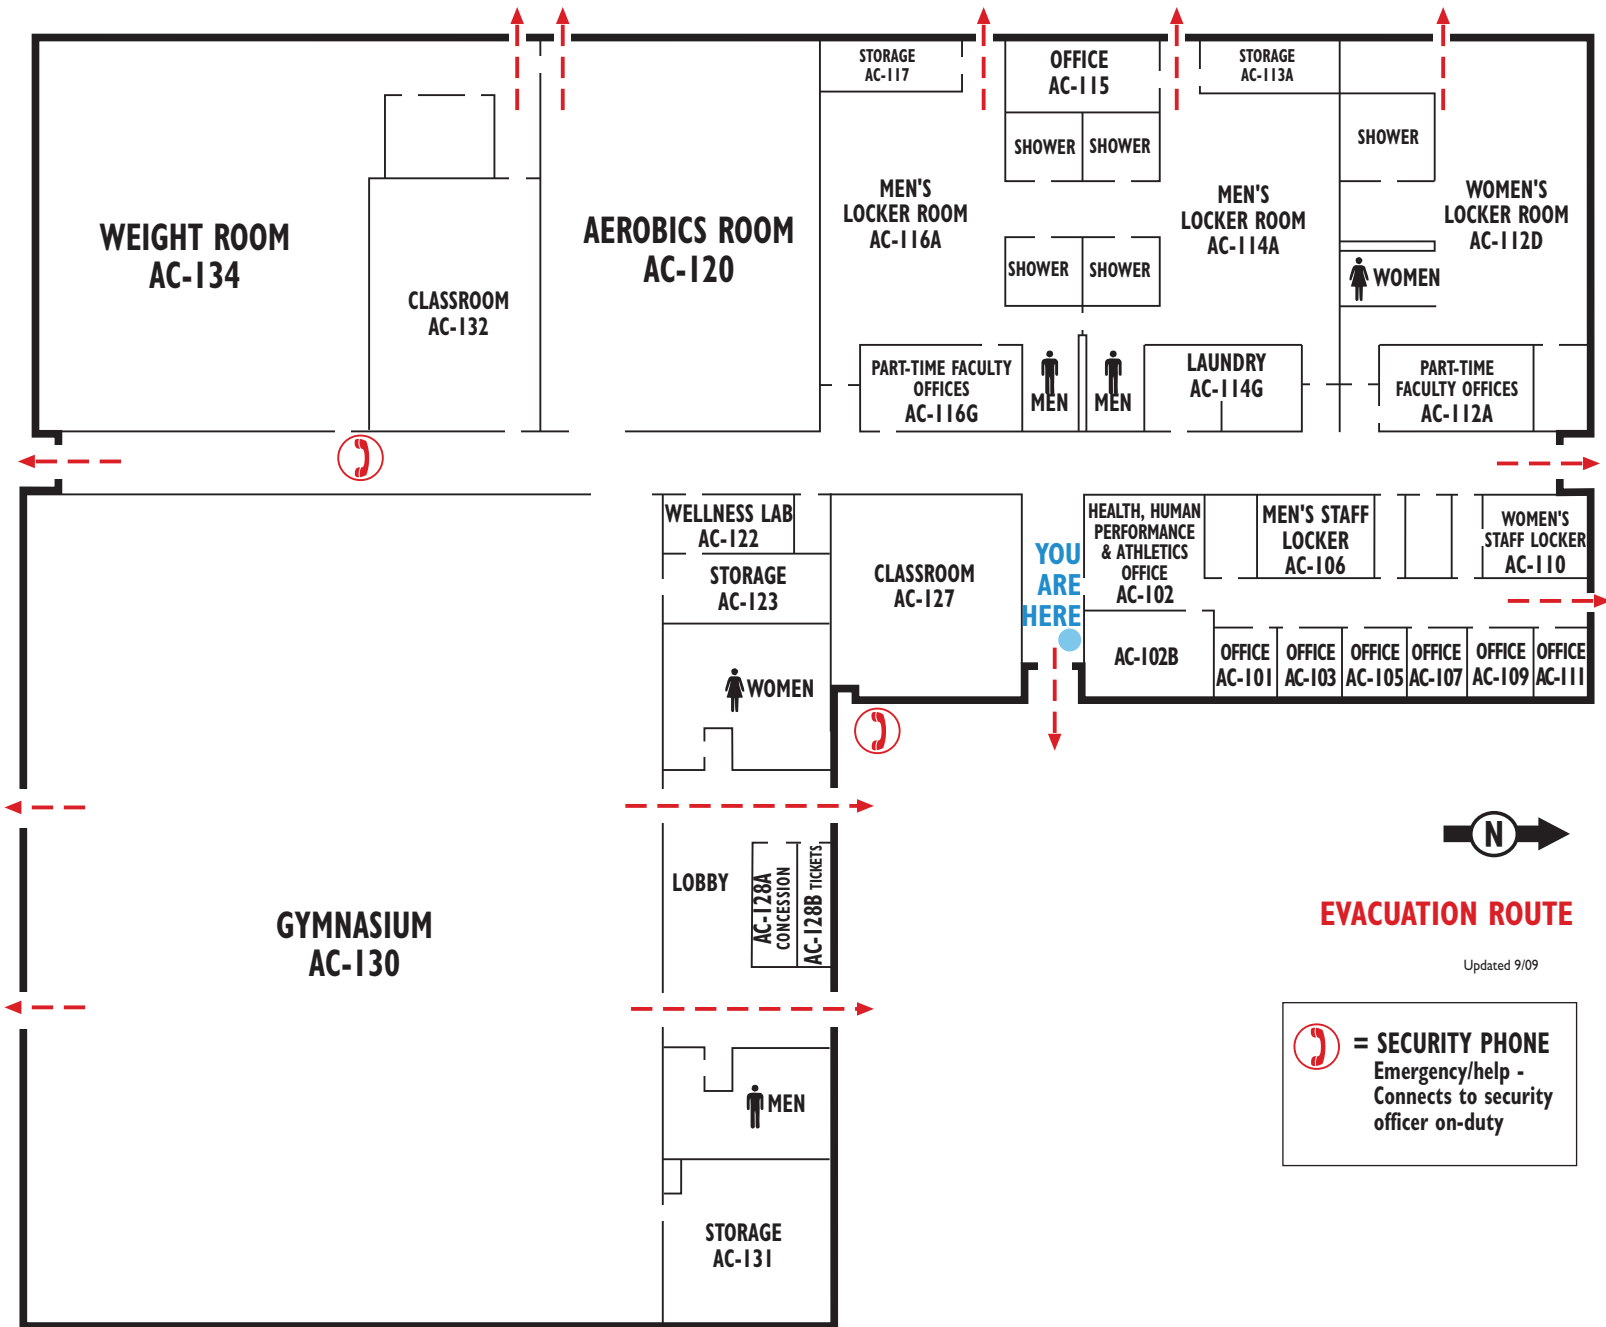

ACTIVITIES CENTER

EVACUATION ROUTE

Updated 9/09

 = SECURITY PHONE
Emergency/help -
Connects to security
officer on-duty