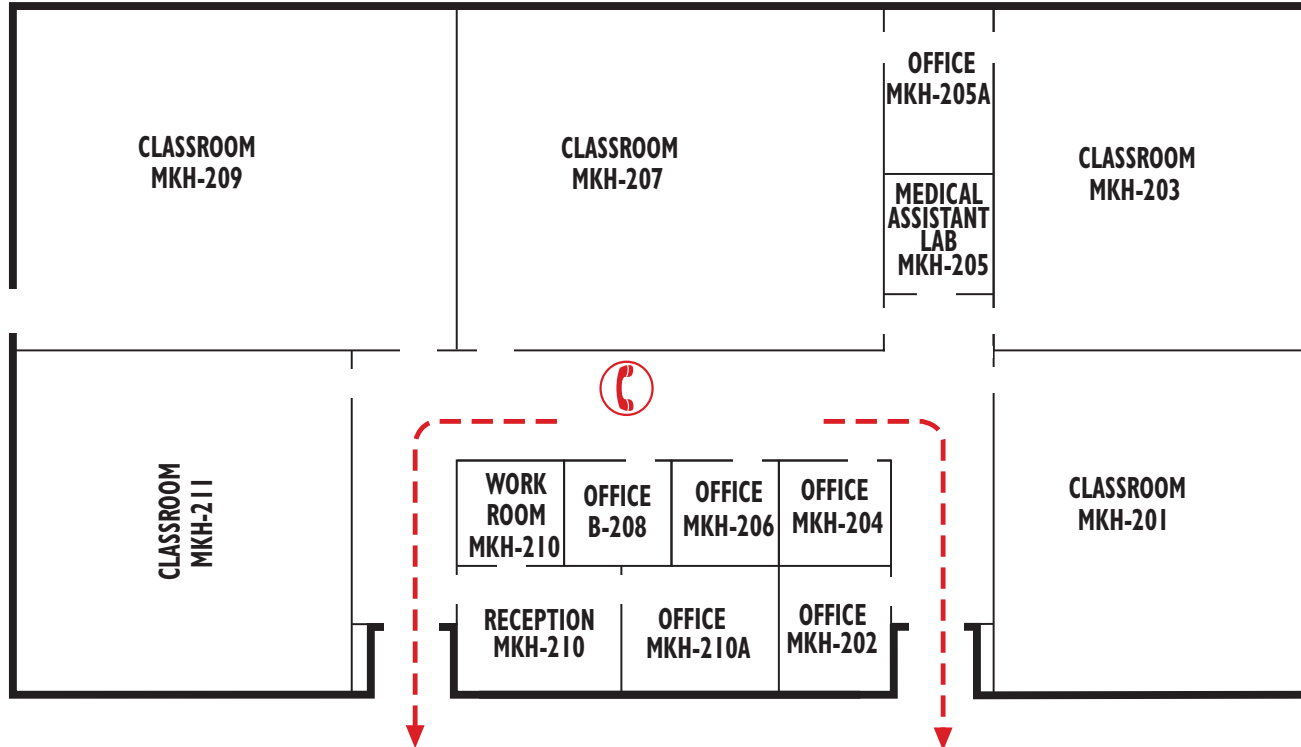

McKENZIE HALL

Second Floor

▲
STAIRS, ELEVATOR &
MEN'S RESTROOM ARE
LOCATED ON THIS FLOOR
IN THE CORE AREA
BETWEEN BUILDINGS

**EVACUATION
ROUTE**

 = **SECURITY PHONE**
Emergency/help -
Connects to security
officer on-duty